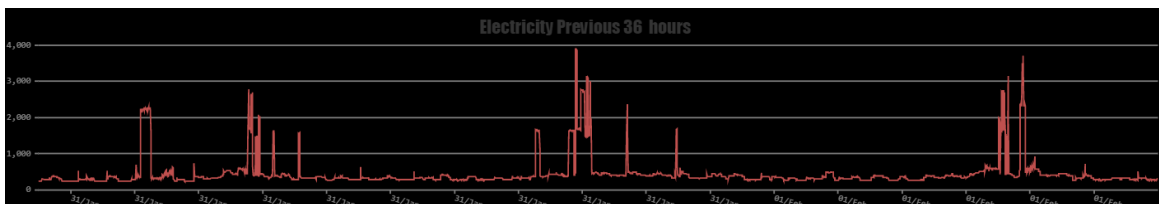

[Open GAS in another window](#)