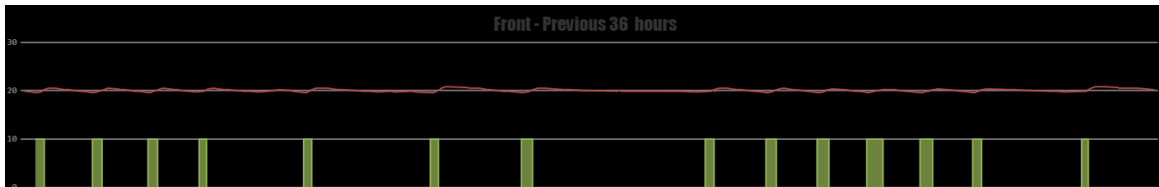

[Breakdown of Master Bedroom current temperatures](#)

[Open Back suite in another window](#)

[Open Back Bedroom in another window](#)

RED Gas consumption. GREEN Blocks show how many rooms are calling for heat.

[Open GP07 with heating demand in another window](#)

31/Jan - 2:00 31/Jan - 4:00 31/Jan - 6:00 31/Jan - 8:00 31/Jan - 10:00 31/Jan - 12:00 31/Jan - 14:00 31/Jan - 16:00 31/Jan - 18:00 31/Jan - 20:00 31/Jan - 22:00 01/Feb - 0:00 01/Feb - 2:00 01/Feb - 4:00 01/Feb - 6:00 01/Feb - 8:00 01/Feb - 10:00