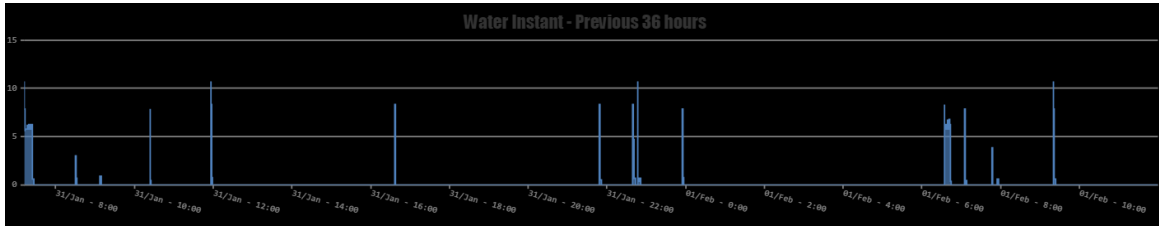

[Open Electricity in another window](#)

[Open Combined Water in another window](#)