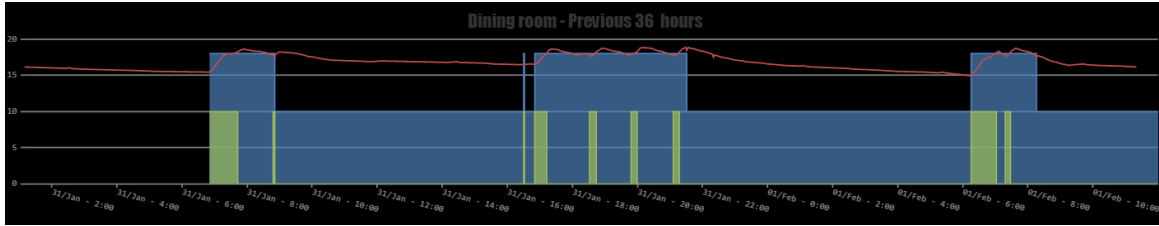

CanvasJS.com