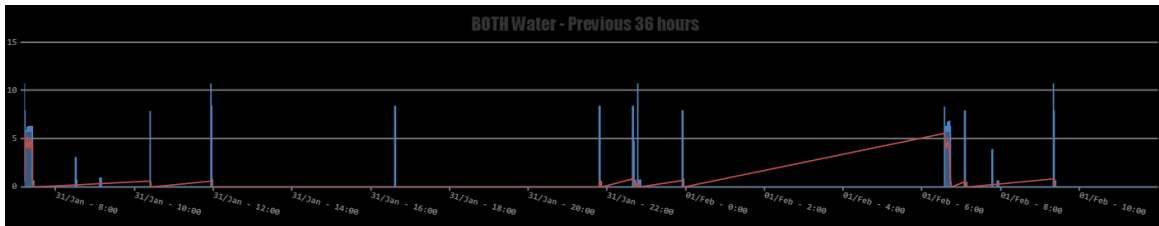

[Open Electricity in another window](#)

[Open Combined Water in another window](#)