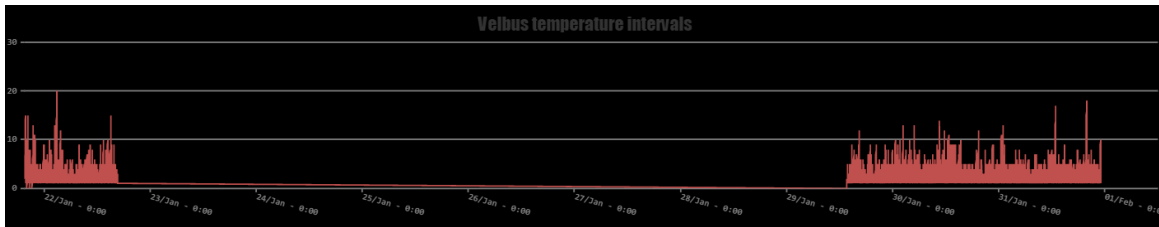

[Open GP07 with heating demand in another window](#)

31/Jan - 2:00 31/Jan - 4:00 31/Jan - 6:00 31/Jan - 8:00 31/Jan - 10:00 31/Jan - 12:00 31/Jan - 14:00 31/Jan - 16:00 31/Jan - 18:00 31/Jan - 20:00 31/Jan - 22:00 01/Feb - 0:00 01/Feb - 2:00 01/Feb - 4:00 01/Feb - 6:00 01/Feb - 8:00 01/Feb - 10:00

CanvasJS.com

CanvasJS.com

CanvasJS.com

CanvasJS.com

CanvasJS.com

[Velbus message updates](#)