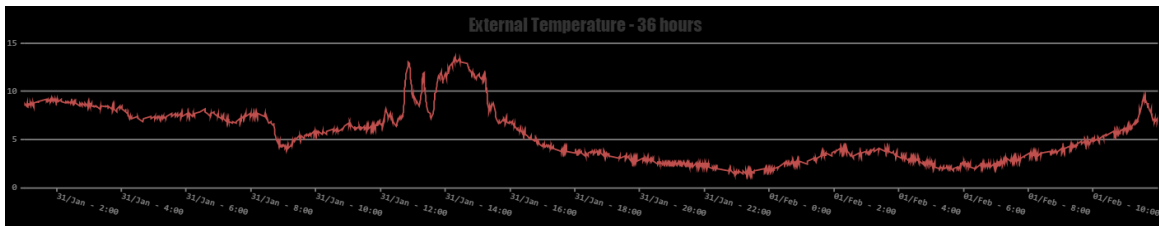

[Open Electricity in another window](#)

[Open Combined Water in another window](#)

[Open external temperature in another window](#)

[Open Light level in another window](#)