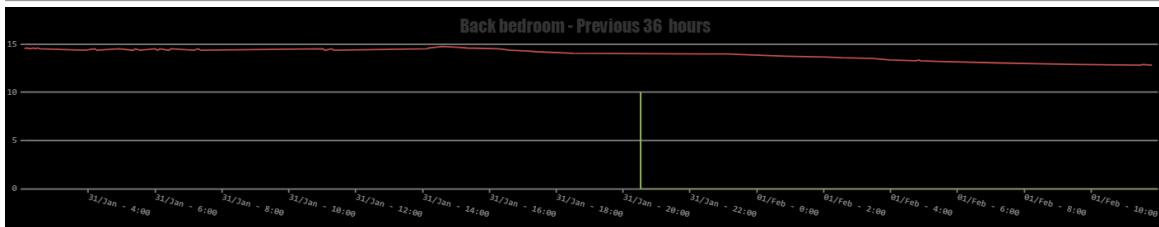

[Open Back suite in another window](#)

[Open Back Bedroom in another window](#)