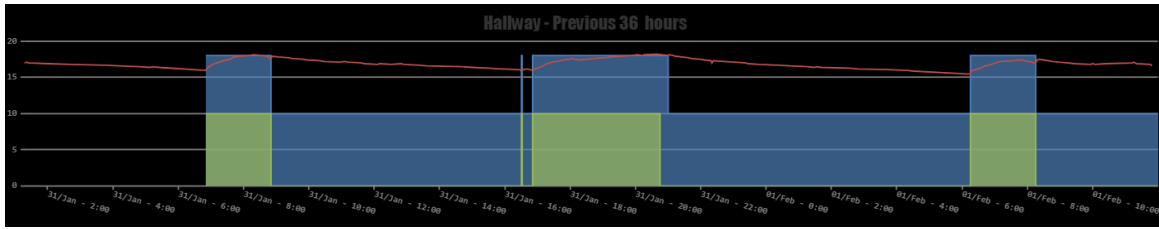

[Breakdown of Master Bedroom current temperatures](#)

[Open Back suite in another window](#)

[Open Back Bedroom in another window](#)

RED Gas consumption. GREEN Blocks show how many rooms are calling for heat.

[Open GAS in another window](#)

[Open Electricity in another window](#)

[Open Combined Water in another window](#)

[Open external temperature in another window](#)

[Open Light level in another window](#)

[Open GP06 with heating demand in another window](#)

[Open GP07 with heating demand in another window](#)

31/Jan - 2:00 31/Jan - 4:00 31/Jan - 6:00 31/Jan - 8:00 31/Jan - 10:00 31/Jan - 12:00 31/Jan - 14:00 31/Jan - 16:00 31/Jan - 18:00 31/Jan - 20:00 31/Jan - 22:00 01/Feb - 0:00 01/Feb - 2:00 01/Feb - 4:00 01/Feb - 6:00 01/Feb - 8:00 01/Feb - 10:00