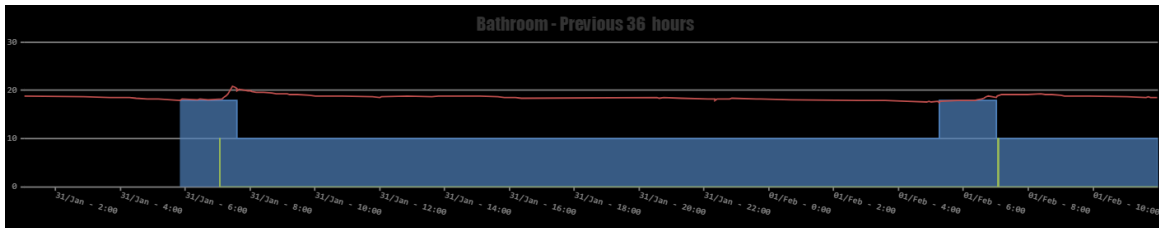

[Breakdown of Master Bedroom current temperatures](#)

[Open Back suite in another window](#)

[Open Back Bedroom in another window](#)

RED Gas consumption. GREEN Blocks show how many rooms are calling for heat.

[Open GAS in another window](#)

[Open Electricity in another window](#)

[Open Combined Water in another window](#)

[Open external temperature in another window](#)

[Open Light level in another window](#)

[Open GP06 with heating demand in another window](#)

[Open GP07 with heating demand in another window](#)

31/Jan - 2:00 31/Jan - 4:00 31/Jan - 6:00 31/Jan - 8:00 31/Jan - 10:00 31/Jan - 12:00 31/Jan - 14:00 31/Jan - 16:00 31/Jan - 18:00 31/Jan - 20:00 31/Jan - 22:00 01/Feb - 0:00 01/Feb - 2:00 01/Feb - 4:00 01/Feb - 6:00 01/Feb - 8:00 01/Feb - 10:00