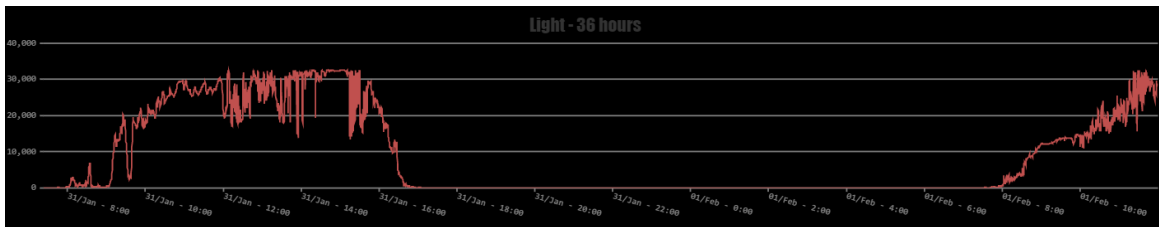

[Open external temperature in another window](#)