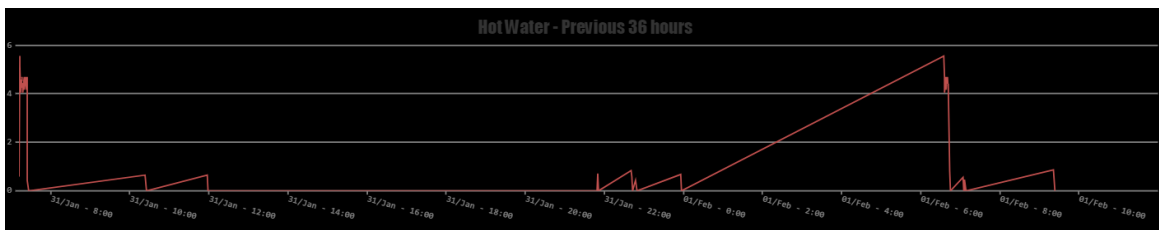

[Open Electricity in another window](#)

[Open Combined Water in another window](#)