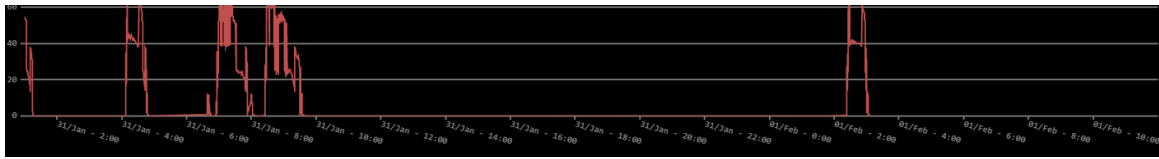

[Breakdown of Master Bedroom current temperatures](#)

[Open Back suite in another window](#)

[Open Back Bedroom in another window](#)

RED Gas consumption. GREEN Blocks show how many rooms are calling for heat.

[Open GAS in another window](#)

[Open Electricity in another window](#)

[Open Combined Water in another window](#)

[Open external temperature in another window](#)

[Open Light level in another window](#)

[Open GP06 with heating demand in another window](#)

[Open GP07 with heating demand in another window](#)

31/Jan - 2:00 31/Jan - 4:00 31/Jan - 6:00 31/Jan - 8:00 31/Jan - 10:00 31/Jan - 12:00 31/Jan - 14:00 31/Jan - 16:00 31/Jan - 18:00 31/Jan - 20:00 31/Jan - 22:00 01/Feb - 0:00 01/Feb - 2:00 01/Feb - 4:00 01/Feb - 6:00 01/Feb - 8:00 01/Feb - 10:00