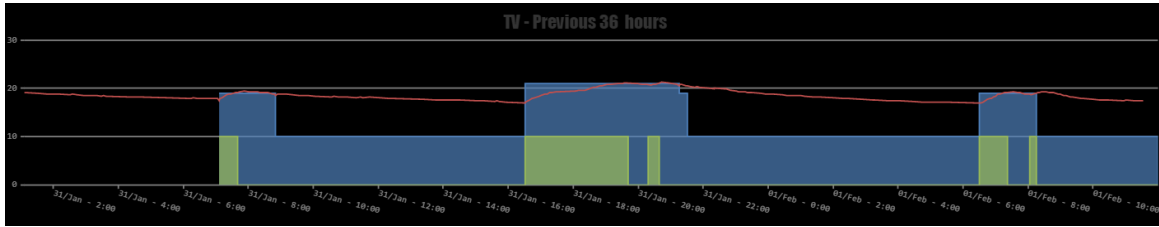

31/Jan - 2:00 31/Jan - 4:00 31/Jan - 6:00 31/Jan - 8:00 31/Jan - 10:00 31/Jan - 12:00 31/Jan - 14:00 31/Jan - 16:00 31/Jan - 18:00 31/Jan - 20:00 31/Jan - 22:00 01/Feb - 0:00 01/Feb - 2:00 01/Feb - 4:00 01/Feb - 6:00 01/Feb - 8:00 01/Feb - 10:00

CanvasJS.com

CanvasJS.com