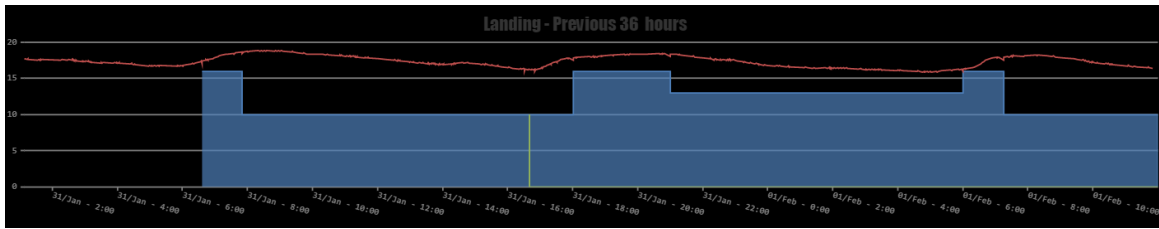

[Breakdown of Master Bedroom current temperatures](#)

[Open Back suite in another window](#)

[Open Back Bedroom in another window](#)

RED Gas consumption. GREEN Blocks show how many rooms are calling for heat.

[Open GAS in another window](#)

[Open Electricity in another window](#)

[Open Combined Water in another window](#)

[Open external temperature in another window](#)

[Open Light level in another window](#)

[Open GP06 with heating demand in another window](#)

[Open GP07 with heating demand in another window](#)

31/Jan - 2:00 31/Jan - 4:00 31/Jan - 6:00 31/Jan - 8:00 31/Jan - 10:00 31/Jan - 12:00 31/Jan - 14:00 31/Jan - 16:00 31/Jan - 18:00 31/Jan - 20:00 31/Jan - 22:00 01/Feb - 0:00 01/Feb - 2:00 01/Feb - 4:00 01/Feb - 6:00 01/Feb - 8:00 01/Feb - 10:00